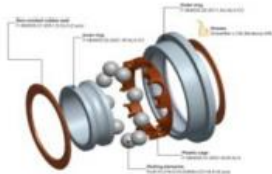

SCHAEFFLER KOREA

Bearings for Agricultural Machinery

- (1) Products in Schaeffler Korea
- (2) KBC Bearings for Tractor
- (3) Main Customers

(1) Products in Schaeffler Korea – Ball Bearing

Deep groove ball bearings

Double angular contact ball bearings

Large angular contact ball bearings

APA bearings

Pivot bearings

Ball screw support bearings

Water pump bearings

(1) Products in Schaeffler Korea – Taper Bearing

Single row tapered roller bearings

Double row tapered roller bearing

Double row angular contact ball bearing

Tandem angular contact ball bearings

Gen3 wheel bearing

Gen3 wheel bearings with face spline

Sensor wheel bearing unit

(2) KBC Bearings for Tractor

Transmission and Rear Axle

Front Axle

(2) KBC Bearings for Tractor - Transmission

DGBB : Shaft support / PTO

TRB : Shaft support / Pinion support for rear axle

CRB : Shaft support

This composition of bearing will be different by designs of transmission