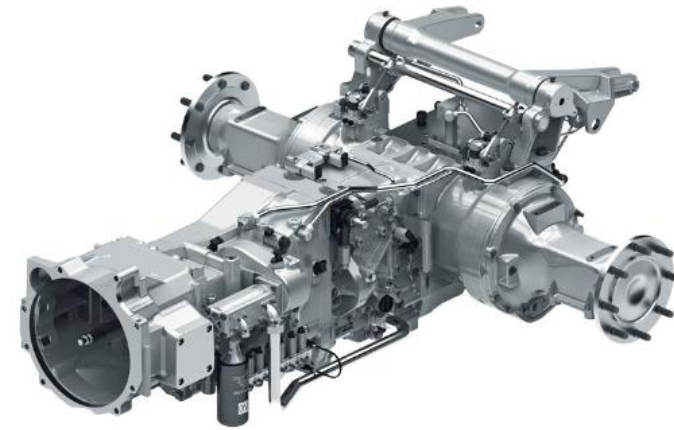

SCHAEFFLER KOREA

Bearings for Agricultural Machinery

- (1) Products in Schaeffler Korea
- (2) KBC Bearings for Tractor
- (3) Main Customers

(1) Products in Schaeffler Korea – Ball Bearing

Deep groove ball bearings

Double angular contact ball bearings

Large angular contact ball bearings

APA bearings

Pivot bearings

Ball screw support bearings

Water pump bearings

(1) Products in Schaeffler Korea – Taper Bearing

Single row tapered roller bearings

Double row tapered roller bearing

Double row angular contact ball bearing

Tandem angular contact ball bearings

Gen3 wheel bearing

Gen3 wheel bearings with face spline

Sensor wheel bearing unit

(2) KBC Bearings for Tractor

Transmission and Rear Axle

Front Axle

(2) KBC Bearings for Tractor - Transmission

DGBB : Shaft support / PTO

TRB : Shaft support / Pinion support for rear axle

CRB : Shaft support

This composition of bearing will be different by designs of transmission