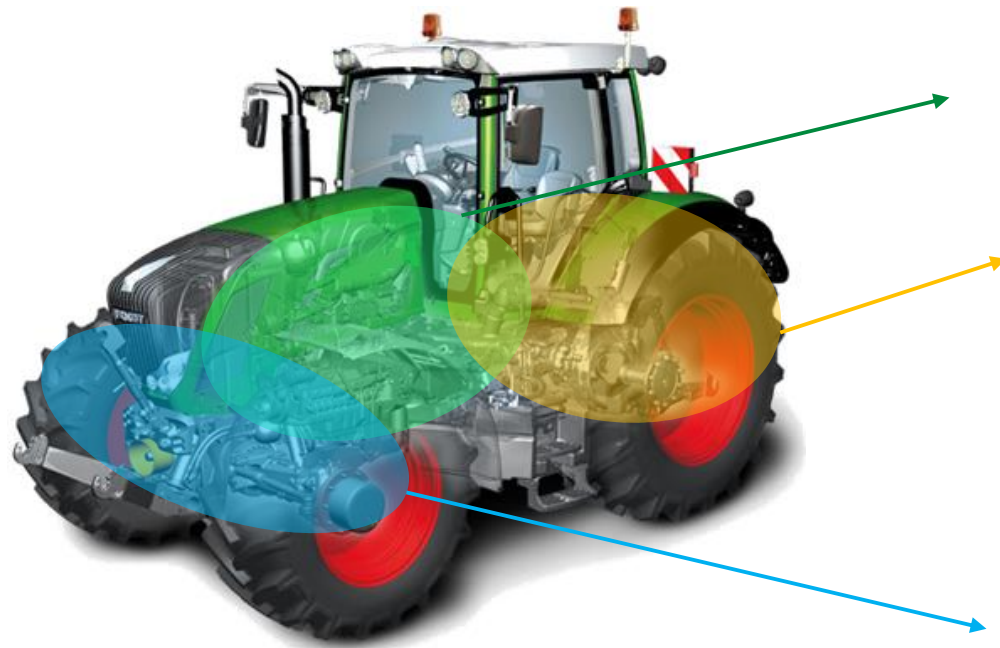

SCHAEFFLER KOREA

Bearings for Agricultural Machinery

- (1) Products in Schaeffler Korea
- (2) KBC Bearings for Tractor
- (3) Main Customers

(1) Products in Schaeffler Korea – Ball Bearing

Deep groove ball bearings

Double angular contact ball bearings

Large angular contact ball bearings

APA bearings

Pivot bearings

Ball screw support bearings

Water pump bearings

(1) Products in Schaeffler Korea – Taper Bearing

Single row tapered roller bearings

Double row tapered roller bearing

Double row angular contact ball bearing

Tandem angular contact ball bearings

Gen3 wheel bearing

Gen3 wheel bearings with face spline

Sensor wheel bearing unit

(2) KBC Bearings for Tractor

Transmission and Rear Axle

Front Axle

(2) KBC Bearings for Tractor - Transmission

DGBB : Shaft support / PTO

TRB : Shaft support / Pinion support for rear axle

CRB : Shaft support

This composition of bearing will be different by designs of transmission