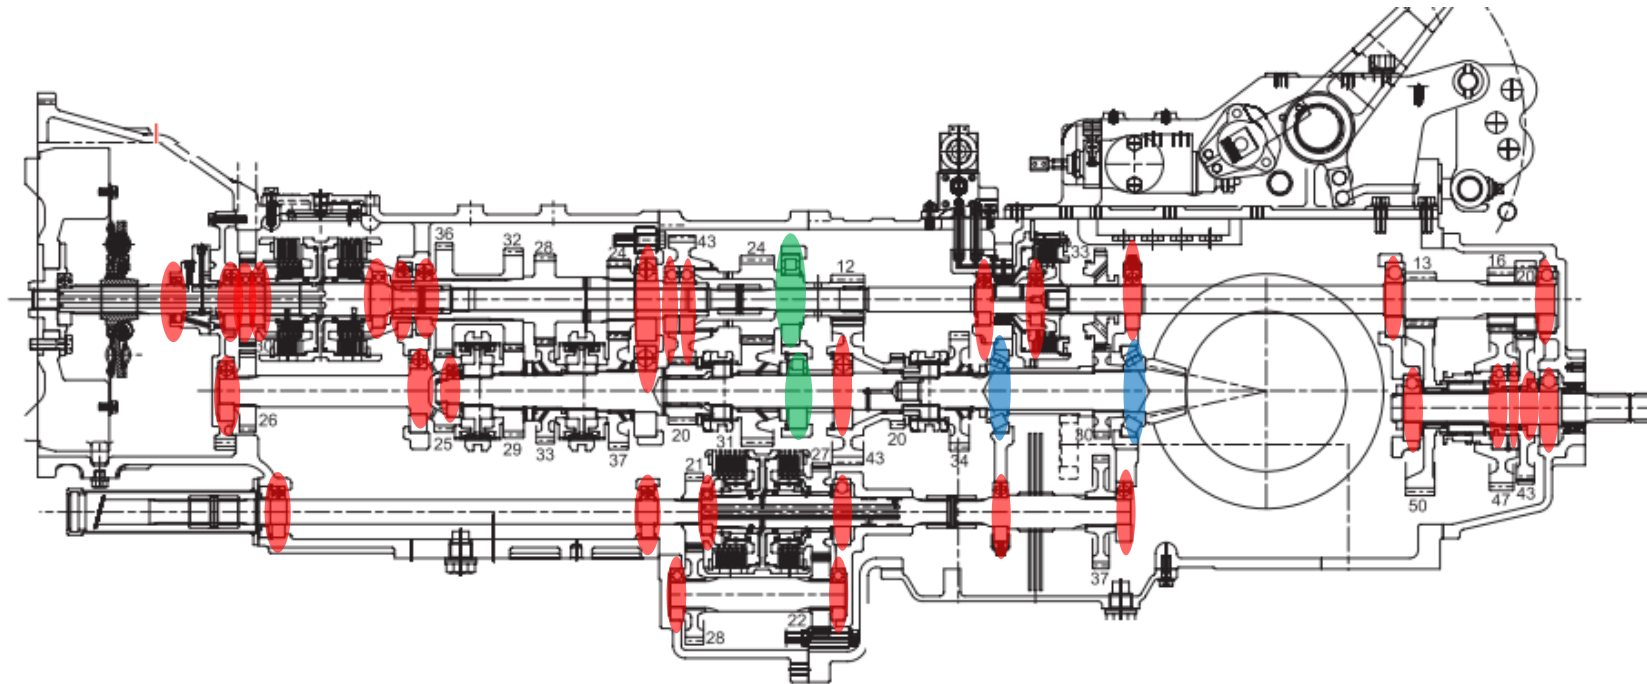

Double angular contact ball bearings

Large angular contact ball bearings

APA bearings

Pivot bearings

Ball screw support bearings

Water pump bearings

(1) Products in Schaeffler Korea – Taper Bearing

Single row tapered roller bearings

Double row tapered roller bearing

Double row angular contact ball bearing

Tandem angular contact ball bearings

Gen3 wheel bearing

Gen3 wheel bearings with face spline

Sensor wheel bearing unit

(2) KBC Bearings for Tractor

Transmission and Rear Axle

Front Axle

(2) KBC Bearings for Tractor - Transmission

DGBB : Shaft support / PTO

TRB : Shaft support / Pinion support for rear axle

CRB : Shaft support

This composition of bearing will be different by designs of transmission

(2) KBC Bearings for Tractor – Front Axle and Rear Axle

Front Axle

DGBB : Hub side

TRB : Differential of front axle

Rear Axle

DGBB : Axle / Hub side

TRB : Differential of rear axle

(3) Main Customers